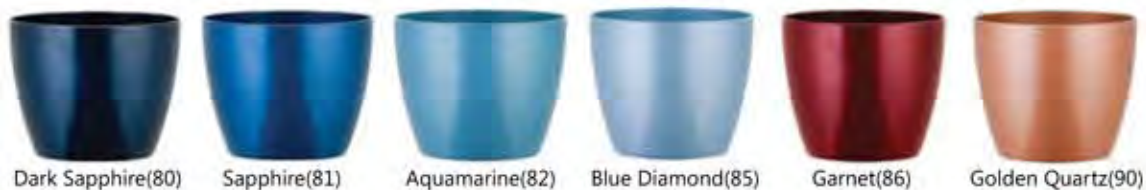

## Standard Available Colors

All Standard Available Colors are Available in Matte or Gloss Finishes

## Standard Available Metallic Colors

All Standard Available Metallic Colors are Available in Matte or Gloss Finishes

## Gemstone Finishes with Double Tough High Gloss Coating --- 30% Up Charge